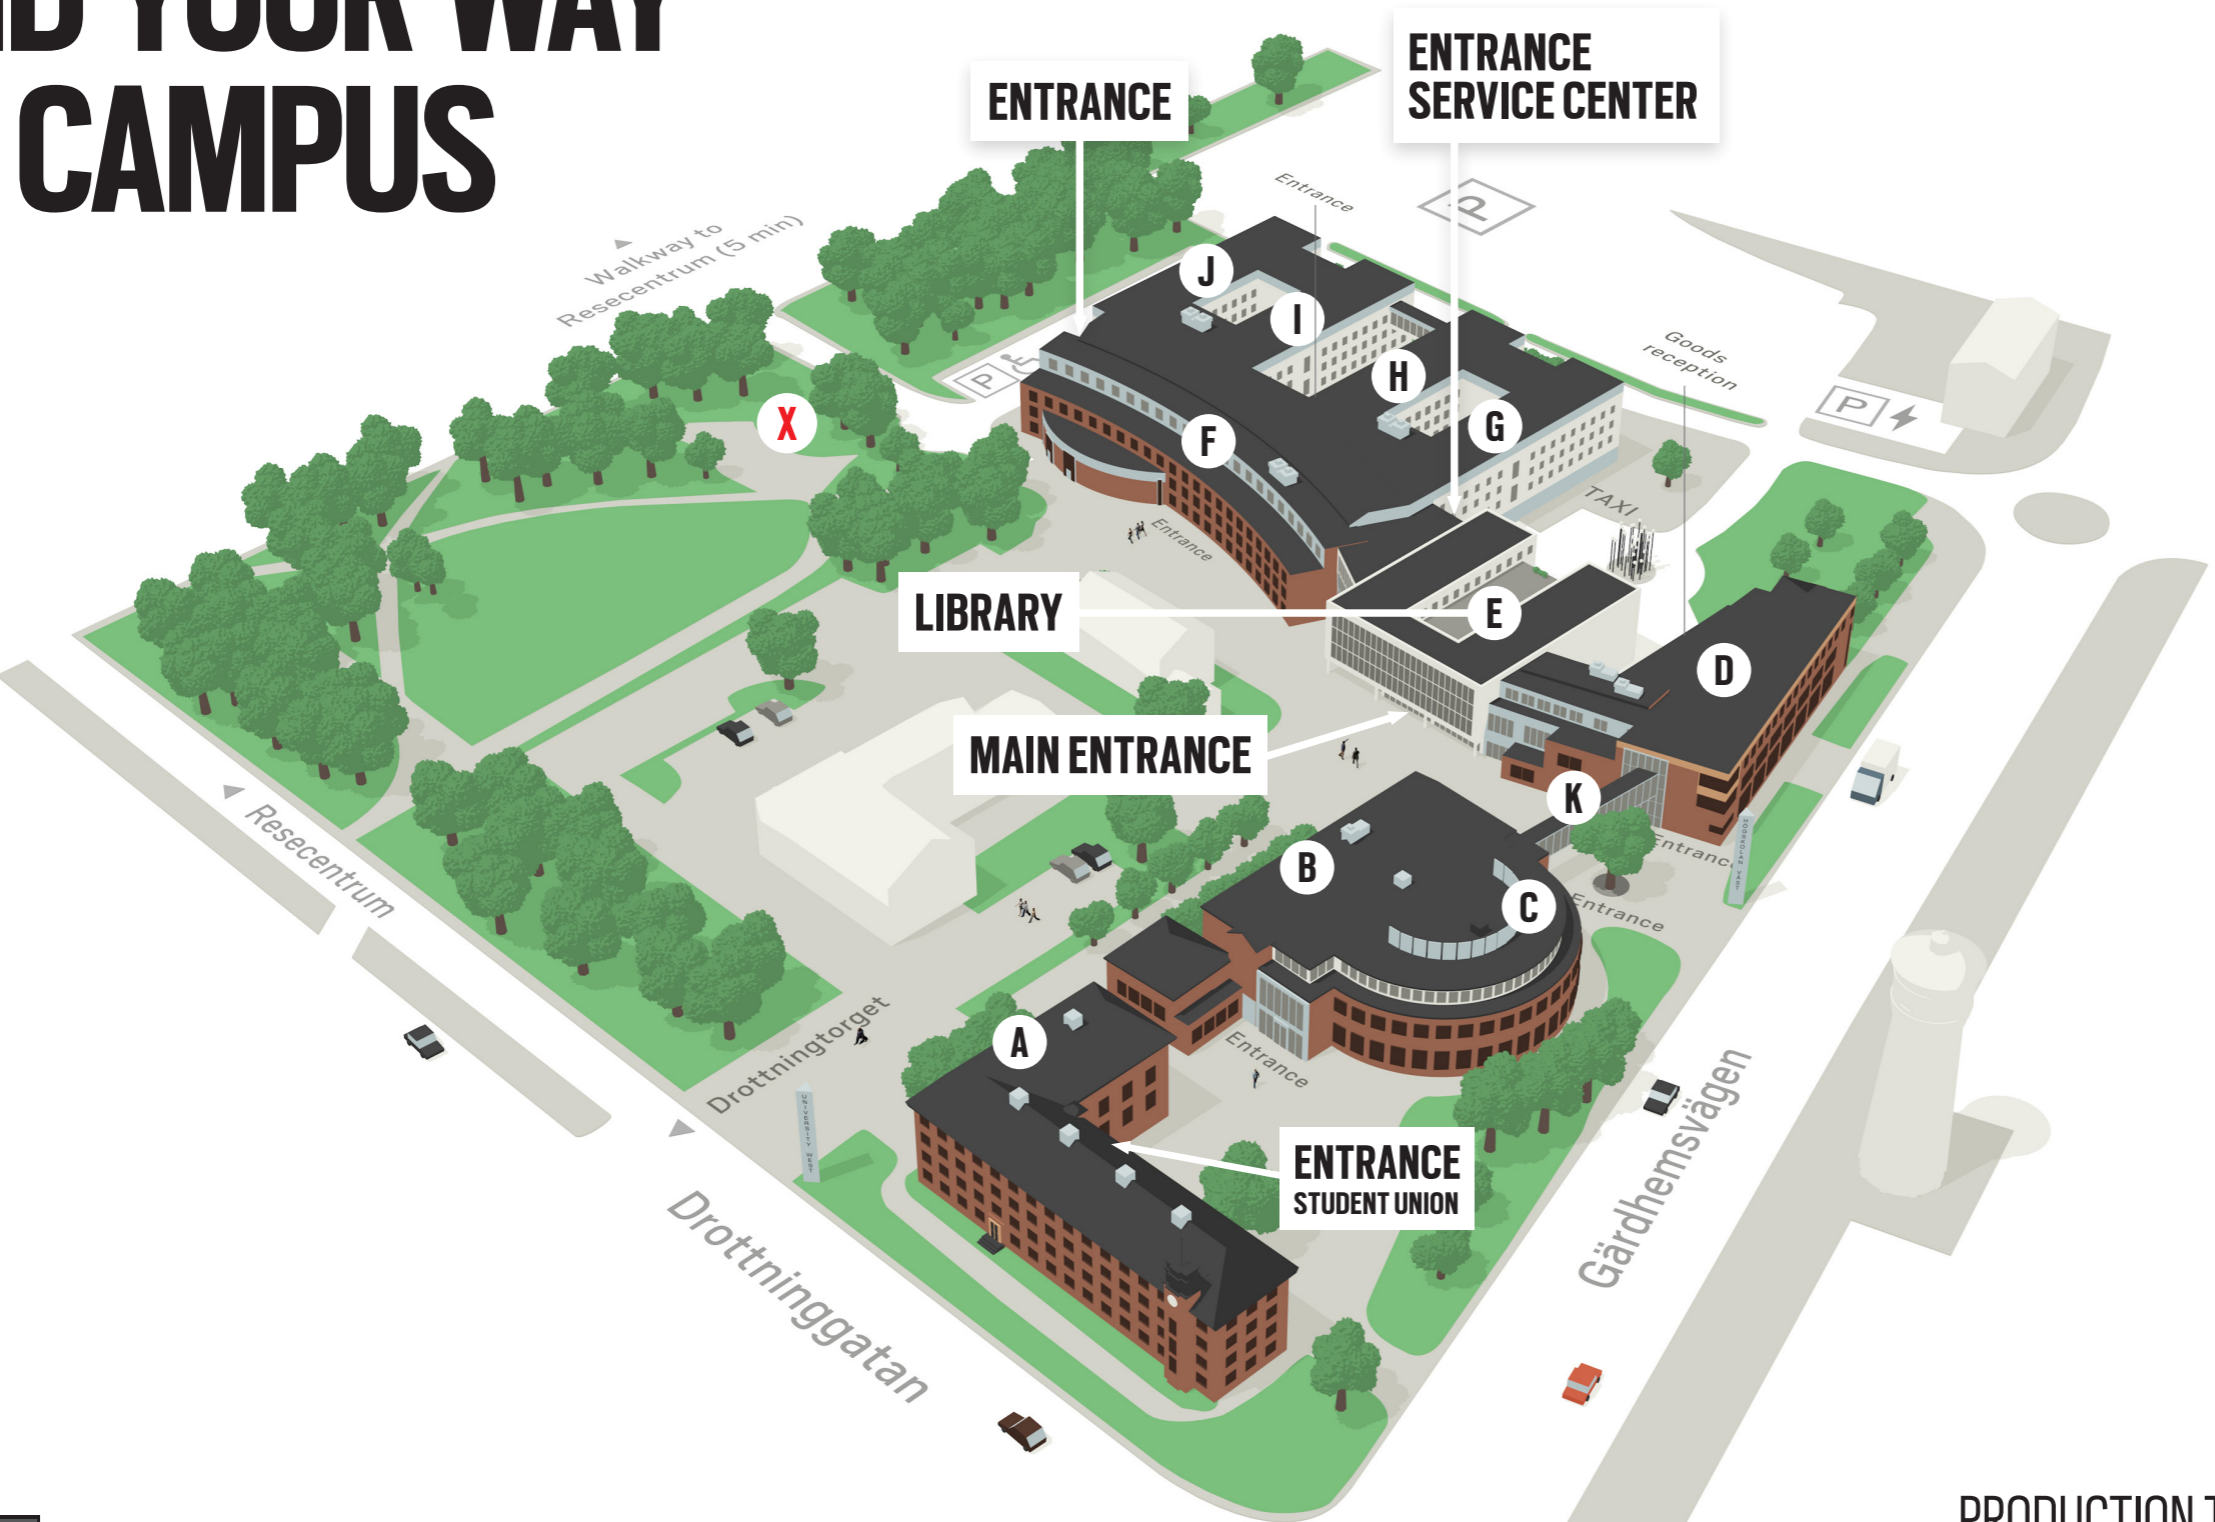

FIND YOUR WAY ON CAMPUS

- A** Student Union
- B** Student Kitchenette Bottenhavet Drivhuset
- C** Student Café
- D** Gregarts Student Bookstore Entré AIL Student Health Service
- E** Main Entrance Restaurant Västan Library
- F** Stråket, ground floor Albertsalen
- G** Service Center Study and Career Counselling Study administration: admissions, degree certification and student administration office Clinical Learning Center
- H** Study Area Halland and Hälsingland with student kitchenettes, lockers, group study and computer rooms Study Area Medelhavet with lockers, quiet study and computer rooms Creative Center
- I** **J** Study Area Ishavet and Vita Havet with student kitchenettes, lockers, group study and computer rooms Study Area Härjedalen with lockers, quiet study and computer rooms
- K** Footbridge
- X** Assembling point in case of fire

F211 Lecture hall

F211

2nd floor

Building F-house

FIND OUR FACILITIES
 The letter illustrates in which building you find the facility and the first number shows on what floor. You'll find F211 in the F-house on the 2nd floor.

PRODUCTION TECHNOLOGY CENTER – PTC

PTC is a part of University West and is located at Innovatum. It is run in partnership with the manufacturing industry and Innovatum. Here you find a world leading laboratory and our research environment Production Technology West (PTW). Where a great number of researchers work with the development of production processes within the manufacturing industry.